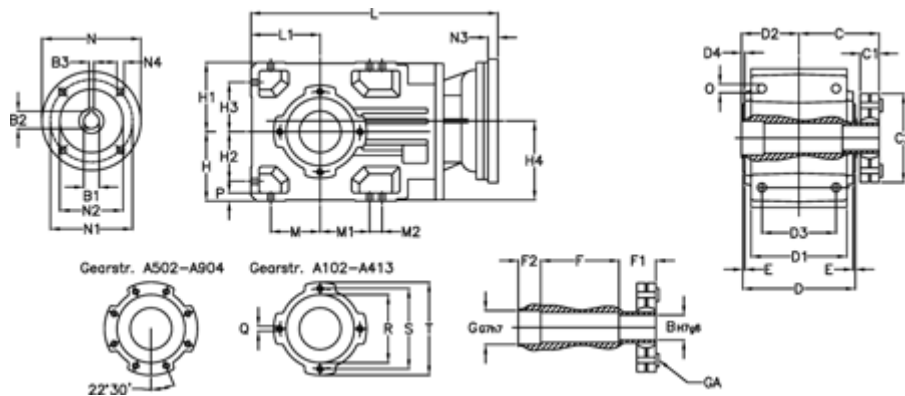

Data Sheet

Article number: 29600204325225
 Description: Bevel helical gearbox
 A202US-43,2-P71B5

Measures

B = 30	D1 = 110	F2 = 36	L = 306.0	N3 = -
B1 = 14	D2 = 60	G = 32	L1 = 80	N4 = M8x16
B2 = 16.3	D3 = 90	GA = 14,5 NM	M = 60.0	O = 9.5
B3 = 5	d4 = 4.5	H = 80	M1 = 60.0	P = 9
C = 89.5	Description = A202US-xx-P71 B5	H1 = 80	M2 = -	Q = M8x15
C1 = 23	E = 3.0	H2 = 60.0	N = 160	R = 95
C2 = 72.0	F = 77.5	H3 = 60.0	N1 = 130	S = 115
D = 136	F1 = 36.0	H4 = 93.0	N2 = 110	T = 140